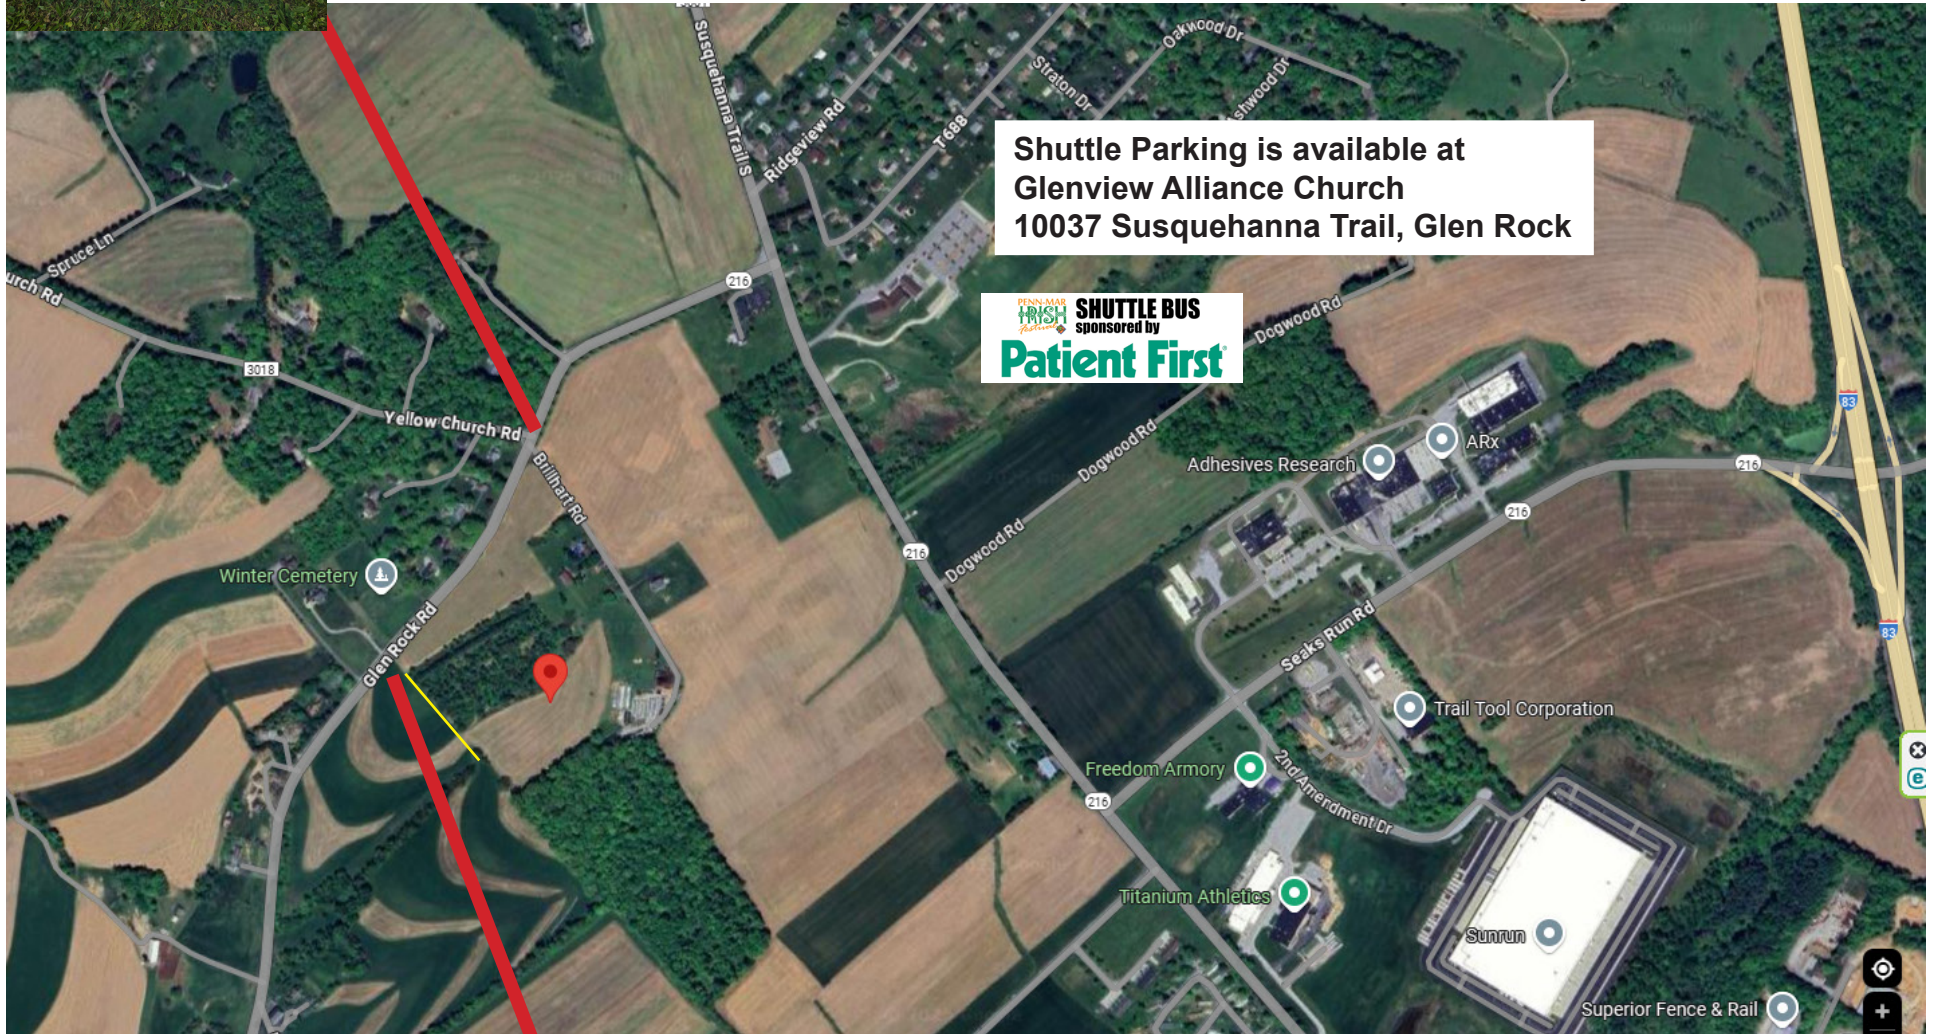

**BUS  
ONLY**

Access to the Pheasant Run Greenhouse main entrance will be restricted to **BUS TRAFFIC ONLY** on June 20 beginning at 9:45 a.m.

On Saturday, these signs will be posted at the main entrance to 10341 Brillhart Road, and there will be traffic direction staff there.

Pheasant Run Greenhouse will be **CLOSED** for normal business on the day of the festival.

Shuttle Parking is available at  
Glenview Alliance Church  
10037 Susquehanna Trail, Glen Rock

SHUTTLE BUS  
sponsored by  
**Patient First**

**PARKING**

Cars should enter the grounds using the access road (shown in yellow) to the west of the main Pheasant Run entrance. There will be traffic direction staff there.